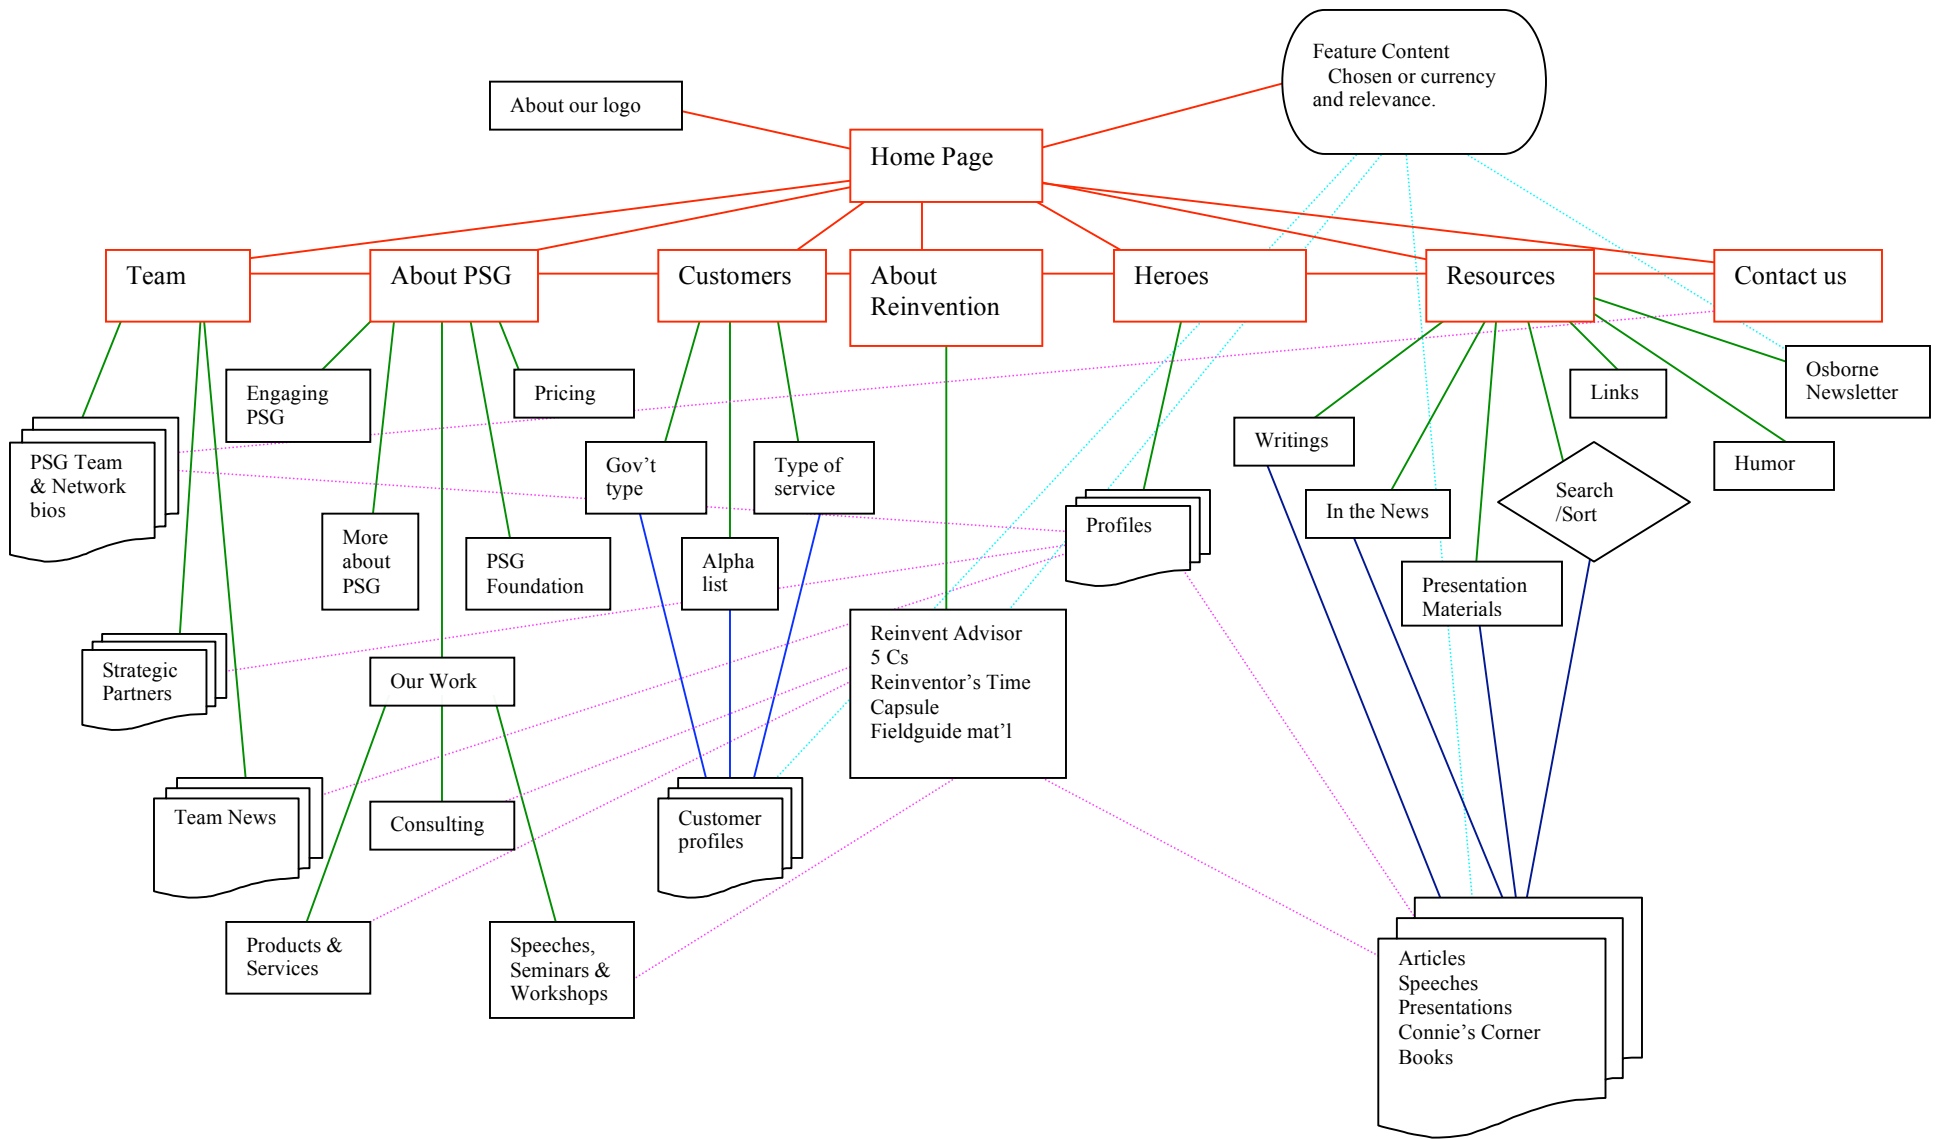

PSG.us version 3.0 Site Map

PSG.us version 3.0 Site Map

Key to Site Map

 Home/ Subhome	Home or Subhome Page that will appear on the Main Nav bar
 Secondary page	Secondary pages contain content or links into content repository
 Rotating content	Space available on home page for links into content chosen by site editor
 Content Repository	A collection of similarly formatted content (Team Bios, Articles, etc.)
 Function	A special web function, in this case a search directed at Resources content repository
	Link between Main Nav elements
	Link from Subhome to subsections and content – Secondary Navigation may be required
	Link into content repository
	Link from Home Page to content selected by site editor
	Links between content in different main site sections